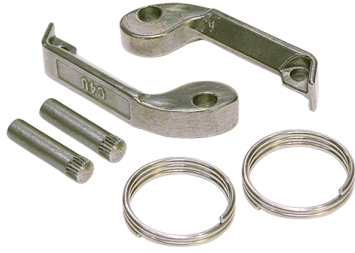

Kamlok

Spare parts Including:

Material handle	Stainless steel (1.4301)
Quantity handles	2
Material ring	Stainless steel (1.4301)
Number rings	2
Material pin	Stainless steel (1.4301)
Number of pins	2

Art.-no.	Nominal size	Weight (kg/pce)
5020000000	1/2" - 3/4"	0,037
5020000001	1"	0,058
5020000002	1.1/4" - 2.1/2"	0,115
5020000003	3" - 5"	0,170
5020000004	6"	0,408