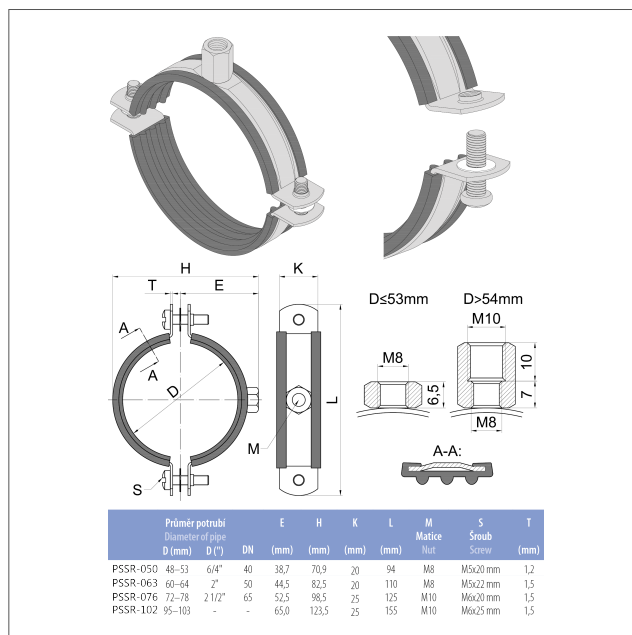

PSSR - Pipe support stainless

Installation accessories

Pipe support PSSR, stainless steel AISI304, with rubber inlay.

Connection Ø50/63: M8

Connection Ø76/102: M10

PISR - Pipe support

PSSR - Dimension sketch

Art.no	For Ø	Weight (kg)
PSSR-050	50	0,1
PSSR-063	63	0,1
PSSR-076	76	0,1
PSSR-102	100	0,25